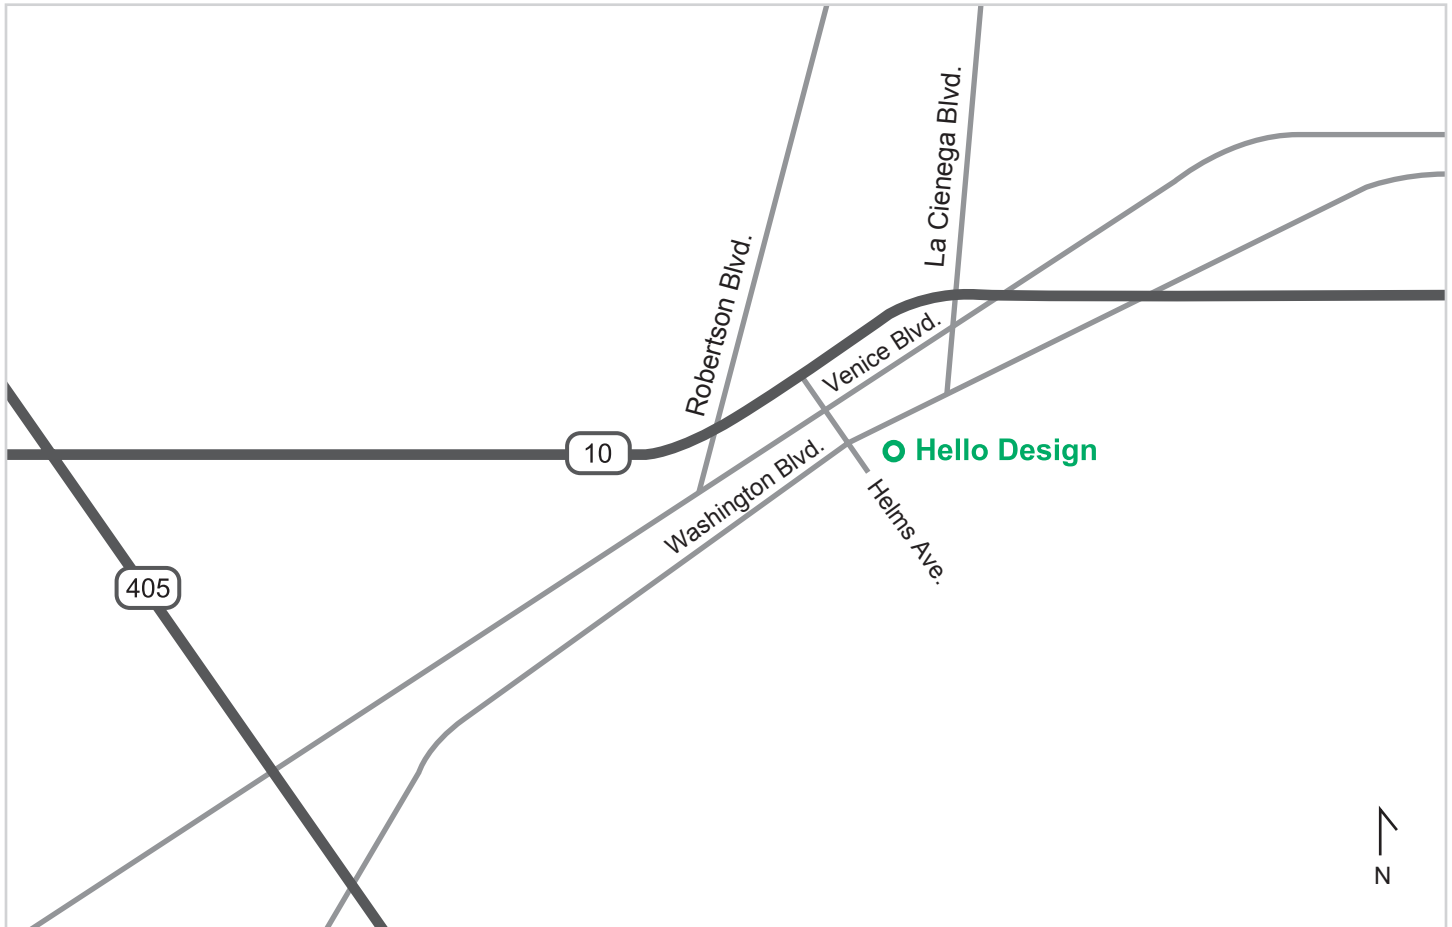

Directions to Hello Design

Hello Design

8684 Washington Blvd.
Culver City, CA 90232
U.S.A.

Tel: 310-839-4885

Fax: 310-839-4886

From West:

Take the 10 East
(Santa Monica Fwy)
Exit Robertson Blvd.
Turn left onto Venice Blvd.
Right onto Helms Ave.
Left onto Washington Blvd.

From East:

Take the 10 West
(Santa Monica Fwy)
Exit Washington Blvd.
Turn Left onto Washington Blvd.
Corner of Washington Blvd.
and Helms Ave.

Hello Design is located on the corner of Washington Blvd. and Helms Ave., across from the historic Helms Bakery and Beacon Laundry buildings.